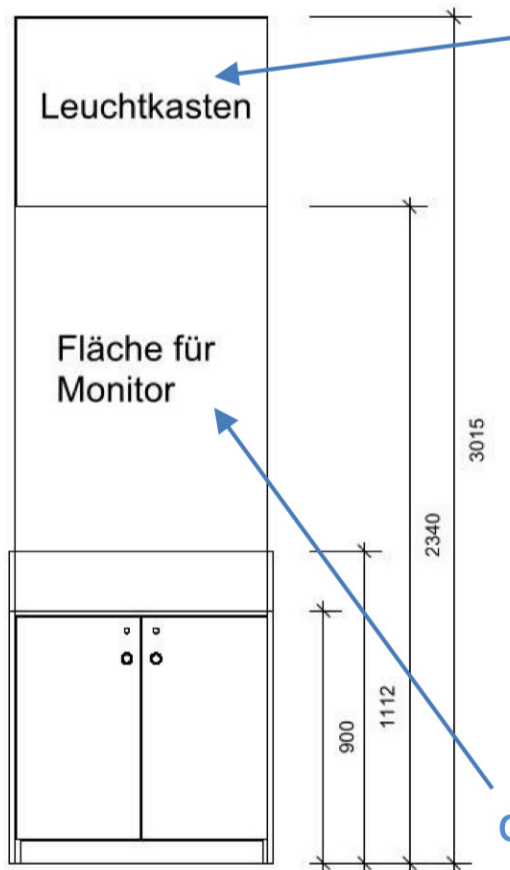

# Stele Version 1.0

dimension of illuminated graphic 900 high x 675 wide in mm

dimension of panel max. 1228 high x 900 wide in mm