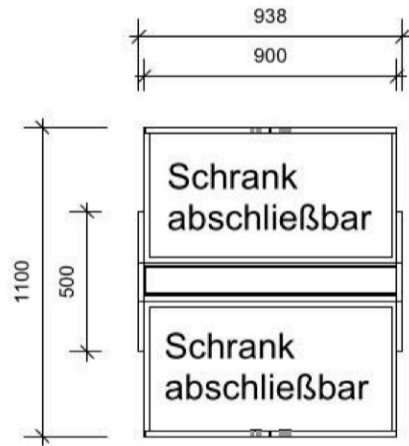

# Stele Version 1.0

dimension of illuminated graphic 900 high x 675 wide in mm

dimension of panel max. 1228 high x 900 wide in mm