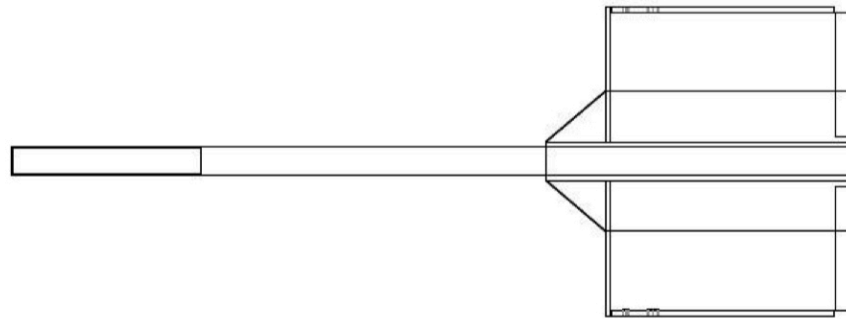

# Stele Version 1.0

dimension of illuminated graphic 900 high x 675 wide in mm

dimension of panel max. 1228 high x 900 wide in mm